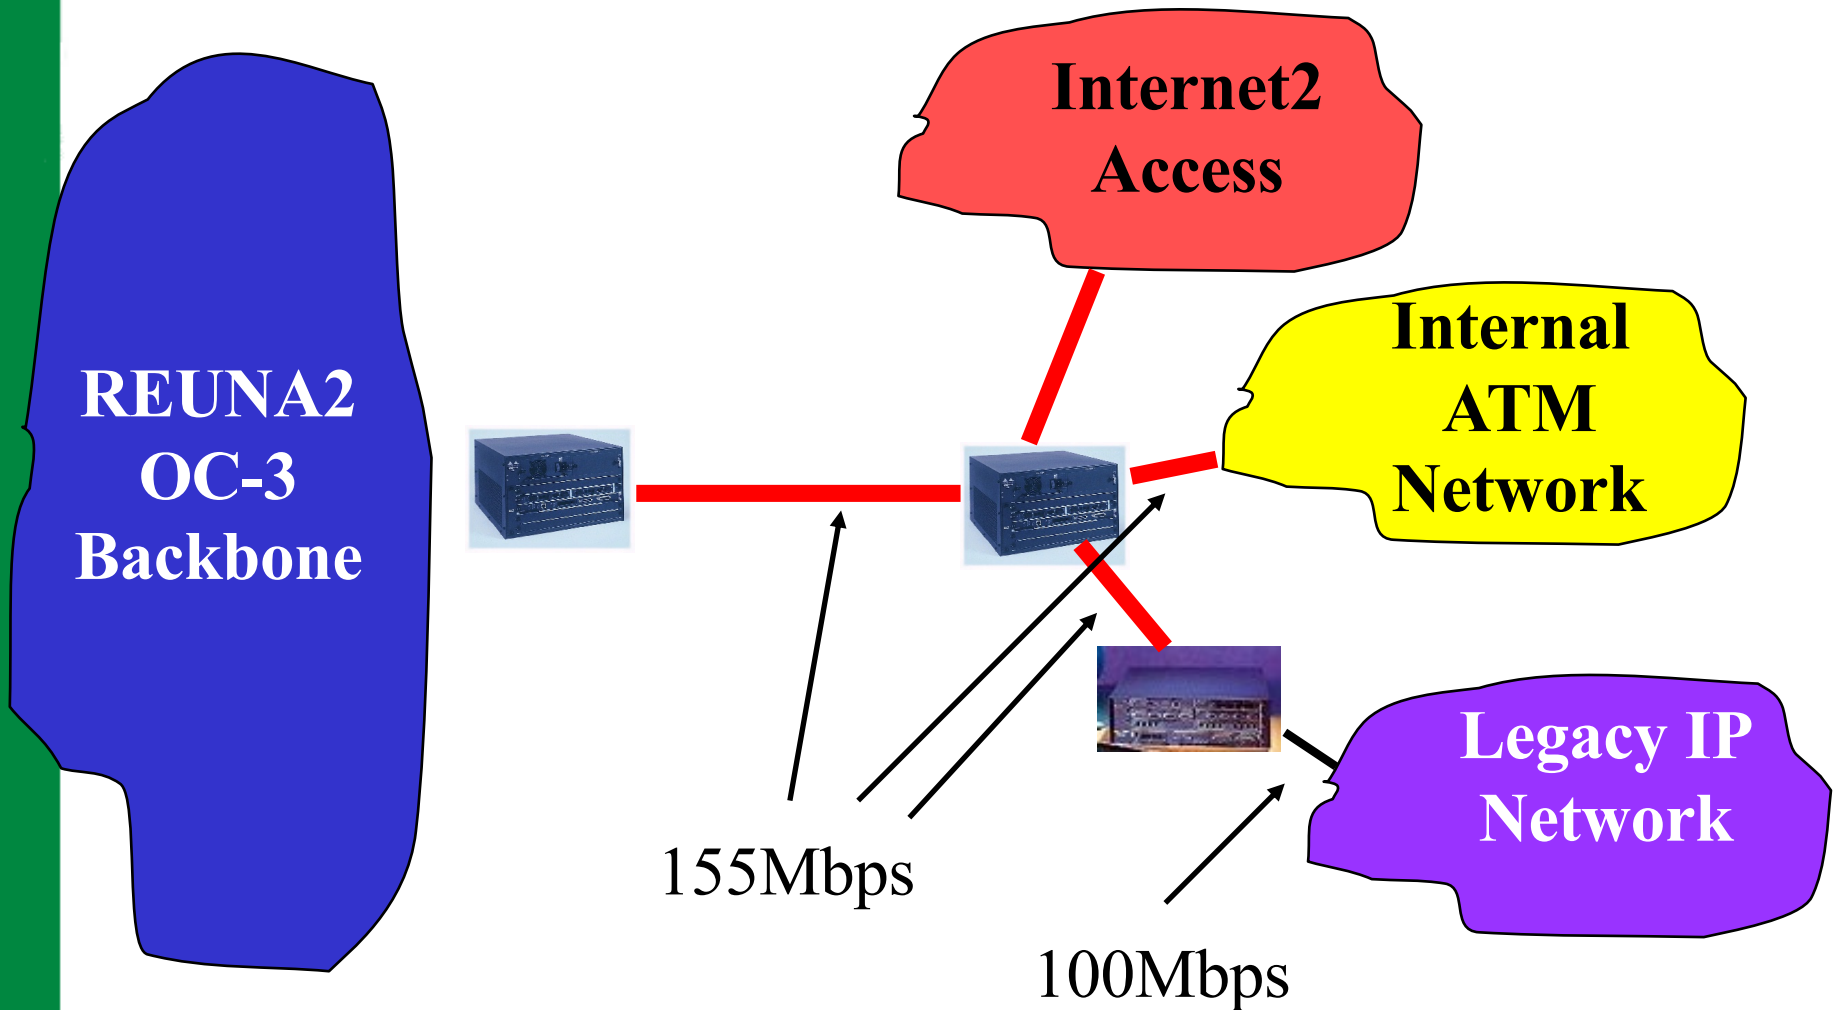

Reuna

**REUNA2:
Connecting Chile to
Internet² thru Ampath**

Florencio I. Utreras
Executive Director, REUNA
futreras@reuna.cl

Reuna

Geographical Distribution of REUNA2 POP's

Reuna

REUNA2 POP's

- 10 POP's from Arica to Valdivia
- 155 Mbps ATM/SDH Network
- Centrally operated from Santiago
- Equiped with Cisco Lightstream 1010
- ATM Access to Associate Members

Reuna

Institutional Access Scheme

Basic Services on REUNA2

- **National IP Backbone**
 - 15 Mbps access to each university
 - Native IP MultiCast implemented
 - H.323 MultiPoint Conference Service Active
 - OSPF Routing Scheme
- **Native ATM Services**
 - PVC's, LANE

The logo for REUNA is a vertical bar on the left side of the slide, divided into a red top half and a green bottom half. A large, dark blue letter 'R' is positioned on the left side of the bar, with its top half overlapping the red section and its bottom half overlapping the green section. To the right of the bar, the word 'euna' is written in a dark blue, serif font, with a thin red horizontal line underneath it.

Reuna

REUNA3
Gigabit Backbone Project

Project Goals

- Develop an Experimental Optical Network based on the use of WDM aiming to serve as a testbed for the research and development of new applications and services in Chile. In particular, research will be conducted in protocols, video applications, voice applications and grid type networks.