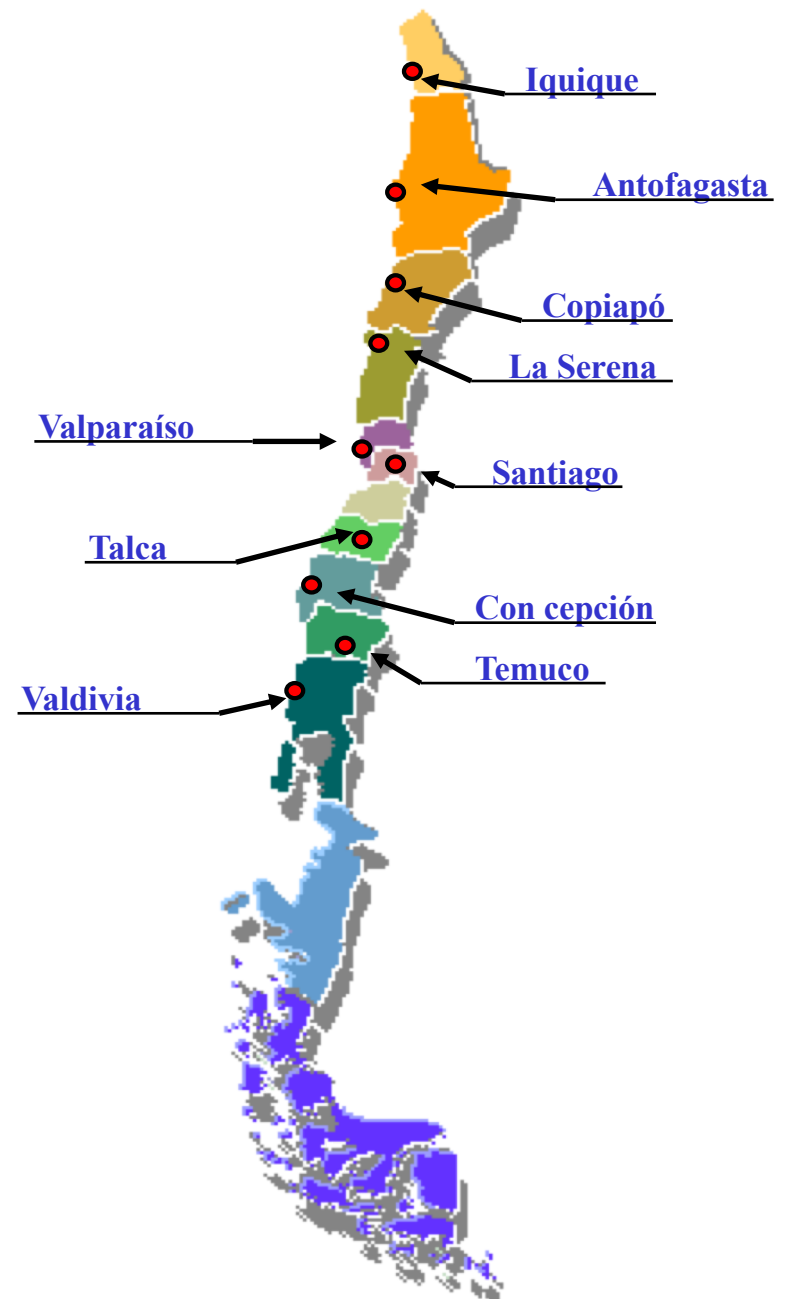

Reuna

**REUNA2:
Connecting Chile to
Internet² thru Ampath**

Florencio I. Utreras
Executive Director, REUNA
futreras@reuna.cl

Reuna

Geographical Distribution of REUNA2 POP's

Reuna

REUNA2 POP's

- 10 POP's from Arica to Valdivia
- 155 Mbps ATM/SDH Network
- Centrally operated from Santiago
- Equiped with Cisco Lightstream 1010
- ATM Access to Associate Members

The Project

- 4 Nodes: 3 in Santiago, 1 in Valparaiso
- Dark Fiber provided from Santiago to Valparaiso (140 Km) by ImpSat
- Dark Fiber provided in Santiago by Manquehue.Net
- Institutions involved:
 - UTFSM, USACH, U. de Chile, UTA, UFRO, REUNA