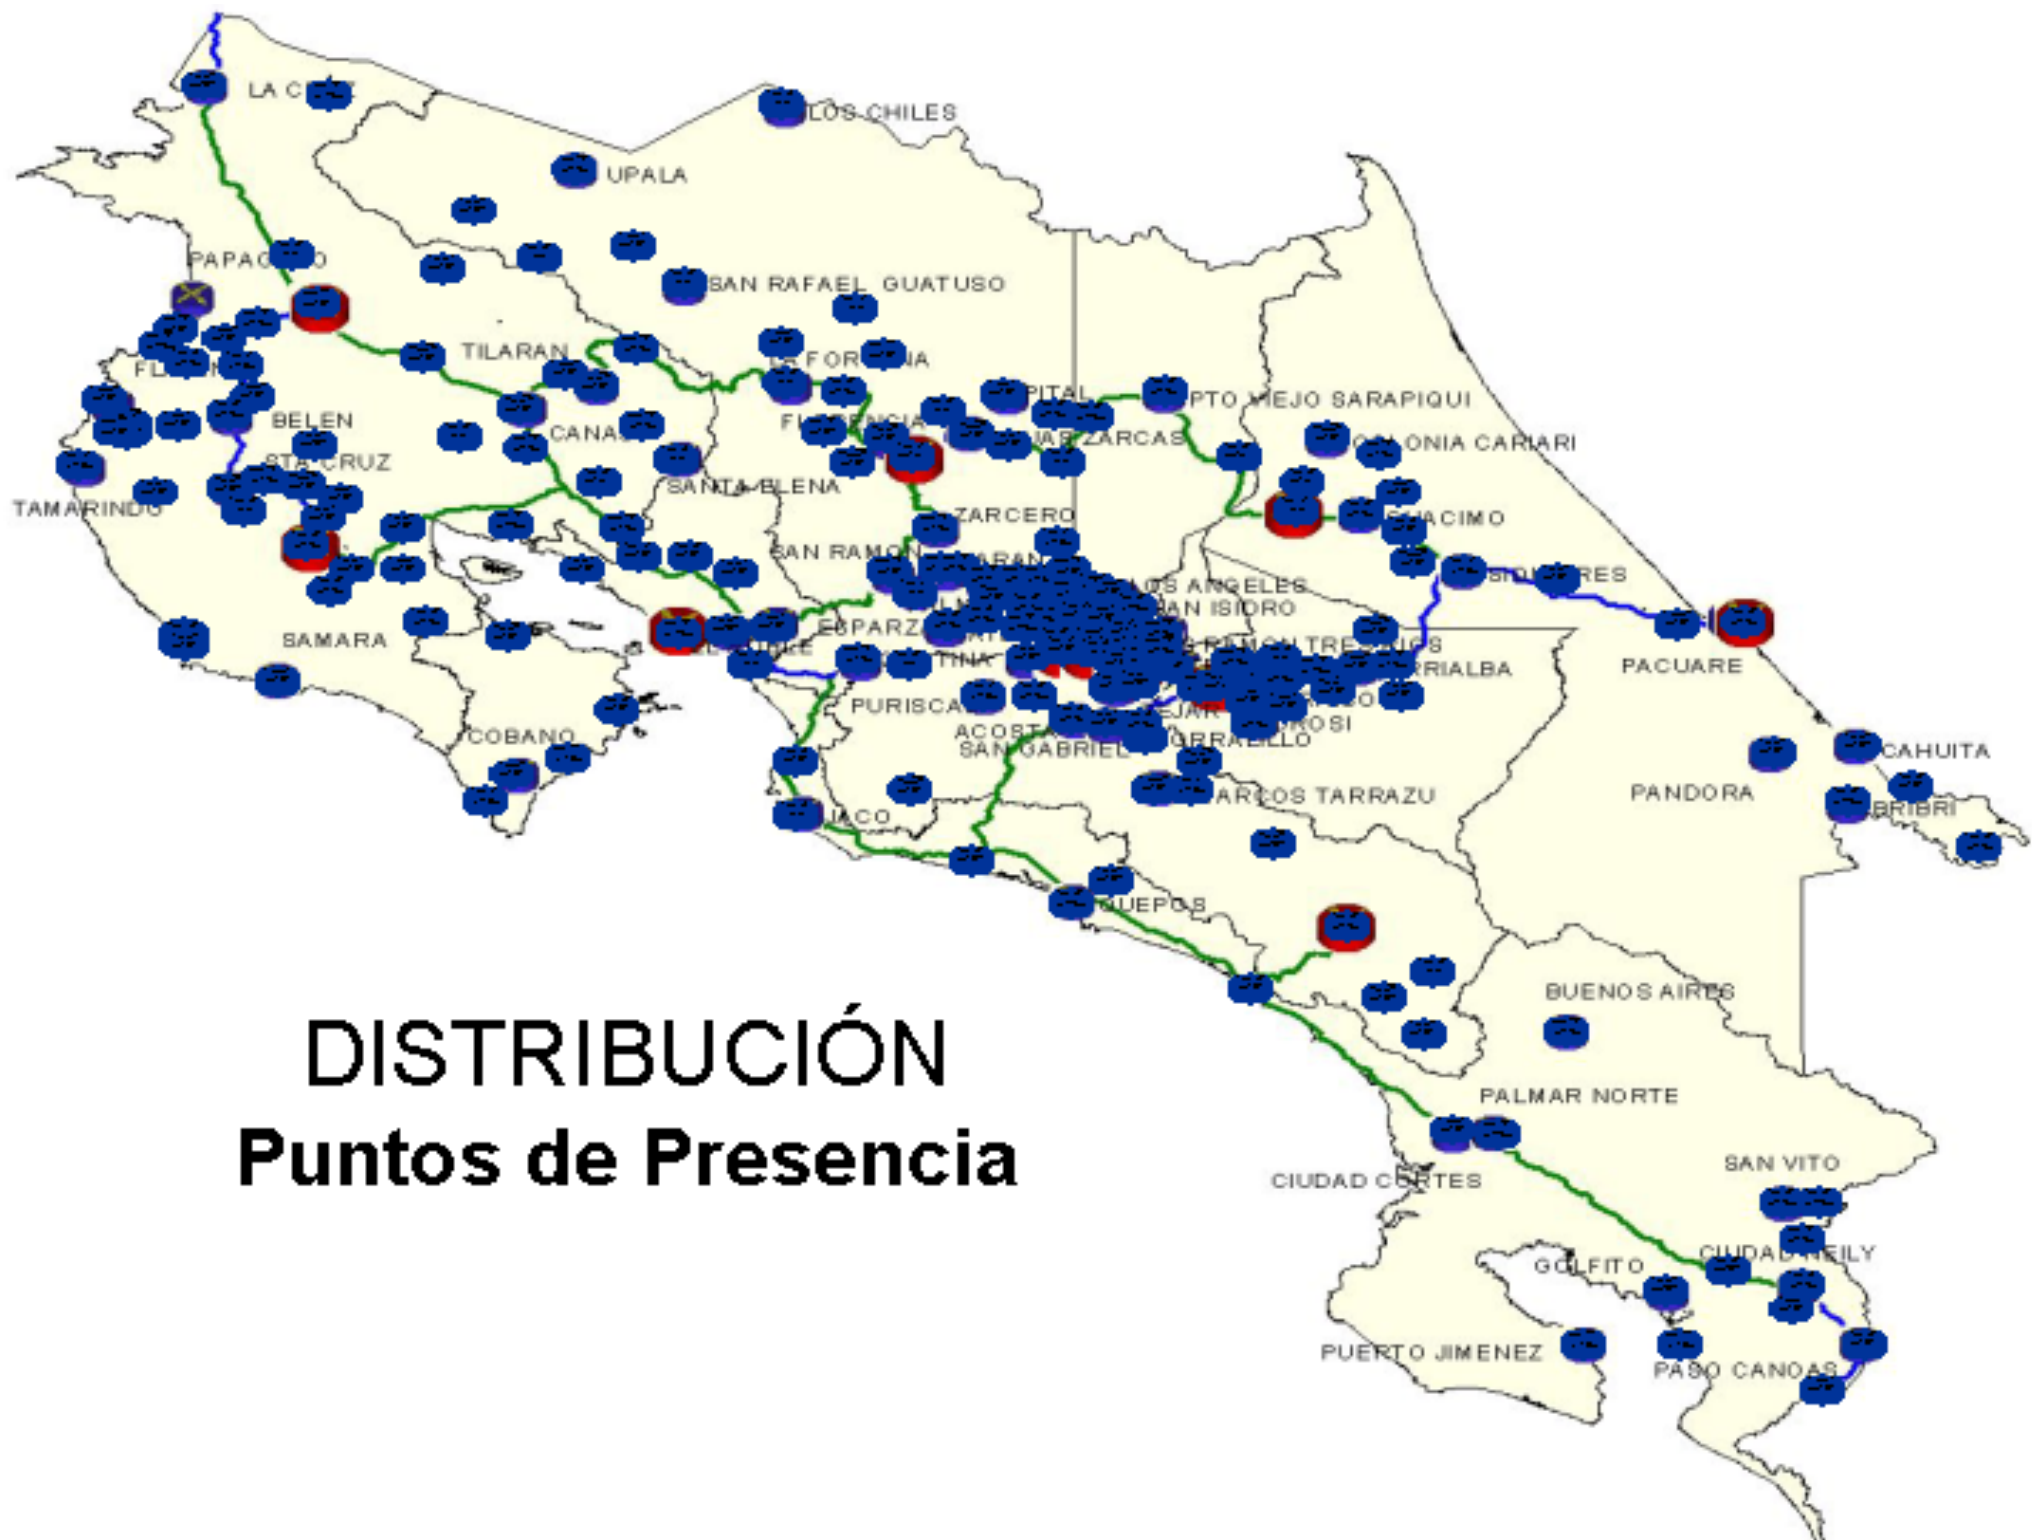

Government
Health

Education

Industry
Commerce
Tourism

SDH

Synchronous Data Hierarchical

(SONET)

SDH

ICE

Network reach

ISDN
Wireless

Initial Phase

Inauguration: April 18, 2001

- 700 DSL Connections

MAYA 1

Second Phase

24 Gigarouters Core Network PoPs

240 Megarouters Access Layer PoPs

100,000 DSL Connections

ARCOS 1

Broadband connections

100.000 DSL 2.5 %
10.000 Cable Modem? 0.25%

TOTAL 2.75 %

It's speedier in Seoul

Broadband connections per 100 inhabitants
January 2001

Source: OECD

Towards Internet 2 ...

National Science Foundation Advanced
Network Infrastructure (ANI)
vBNS Project

University Corporation for Advanced
Internet Development (UCAID)
Abiline Project

Global Crossing
PAC: Pan-American Crossing
SAC: South American Crossing
MAC: Mid-Atlantic Crossing ...