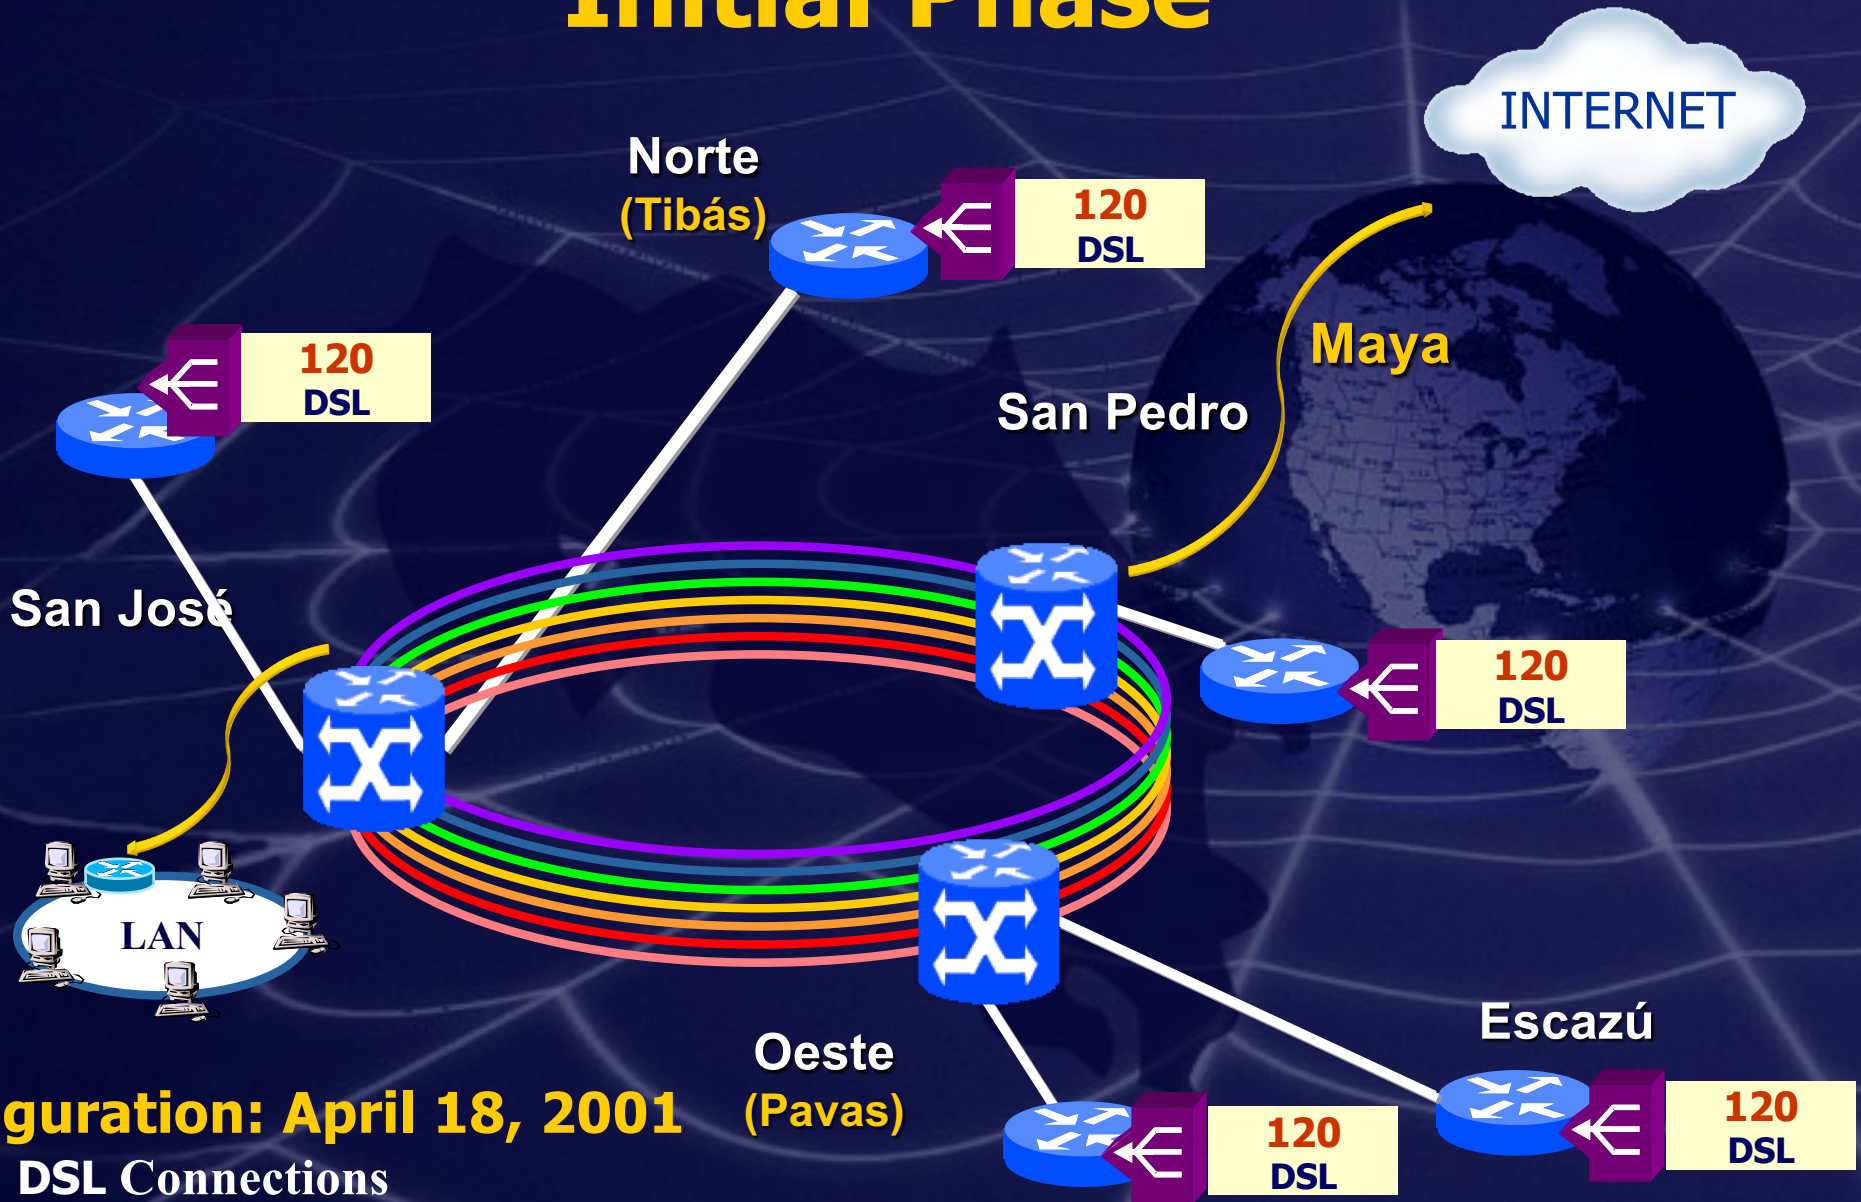

The background of the slide is a dark blue color with a faint, glowing network of white lines that resemble a globe or a complex network structure. The lines are interconnected and form a grid-like pattern across the entire slide.

Government
Health

Education

Industry
Commerce
Tourism

SDH

Synchronous Data Hierarchical

(SONET)

SDH

ICE

Network reach

ISDN
Wireless

Initial Phase

Inauguration: April 18, 2001

- 700 DSL Connections

MAYA 1

Second Phase

24 Gigarouters Core Network PoPs

Source: OECD

Towards Internet 2 ...

National Science Foundation Advanced
Network Infrastructure (ANI)
vBNS Project

University Corporation for Advanced
Internet Development (UCAID)
Abiline Project

Global Crossing
PAC: Pan-American Crossing
SAC: South American Crossing
MAC: Mid-Atlantic Crossing ...