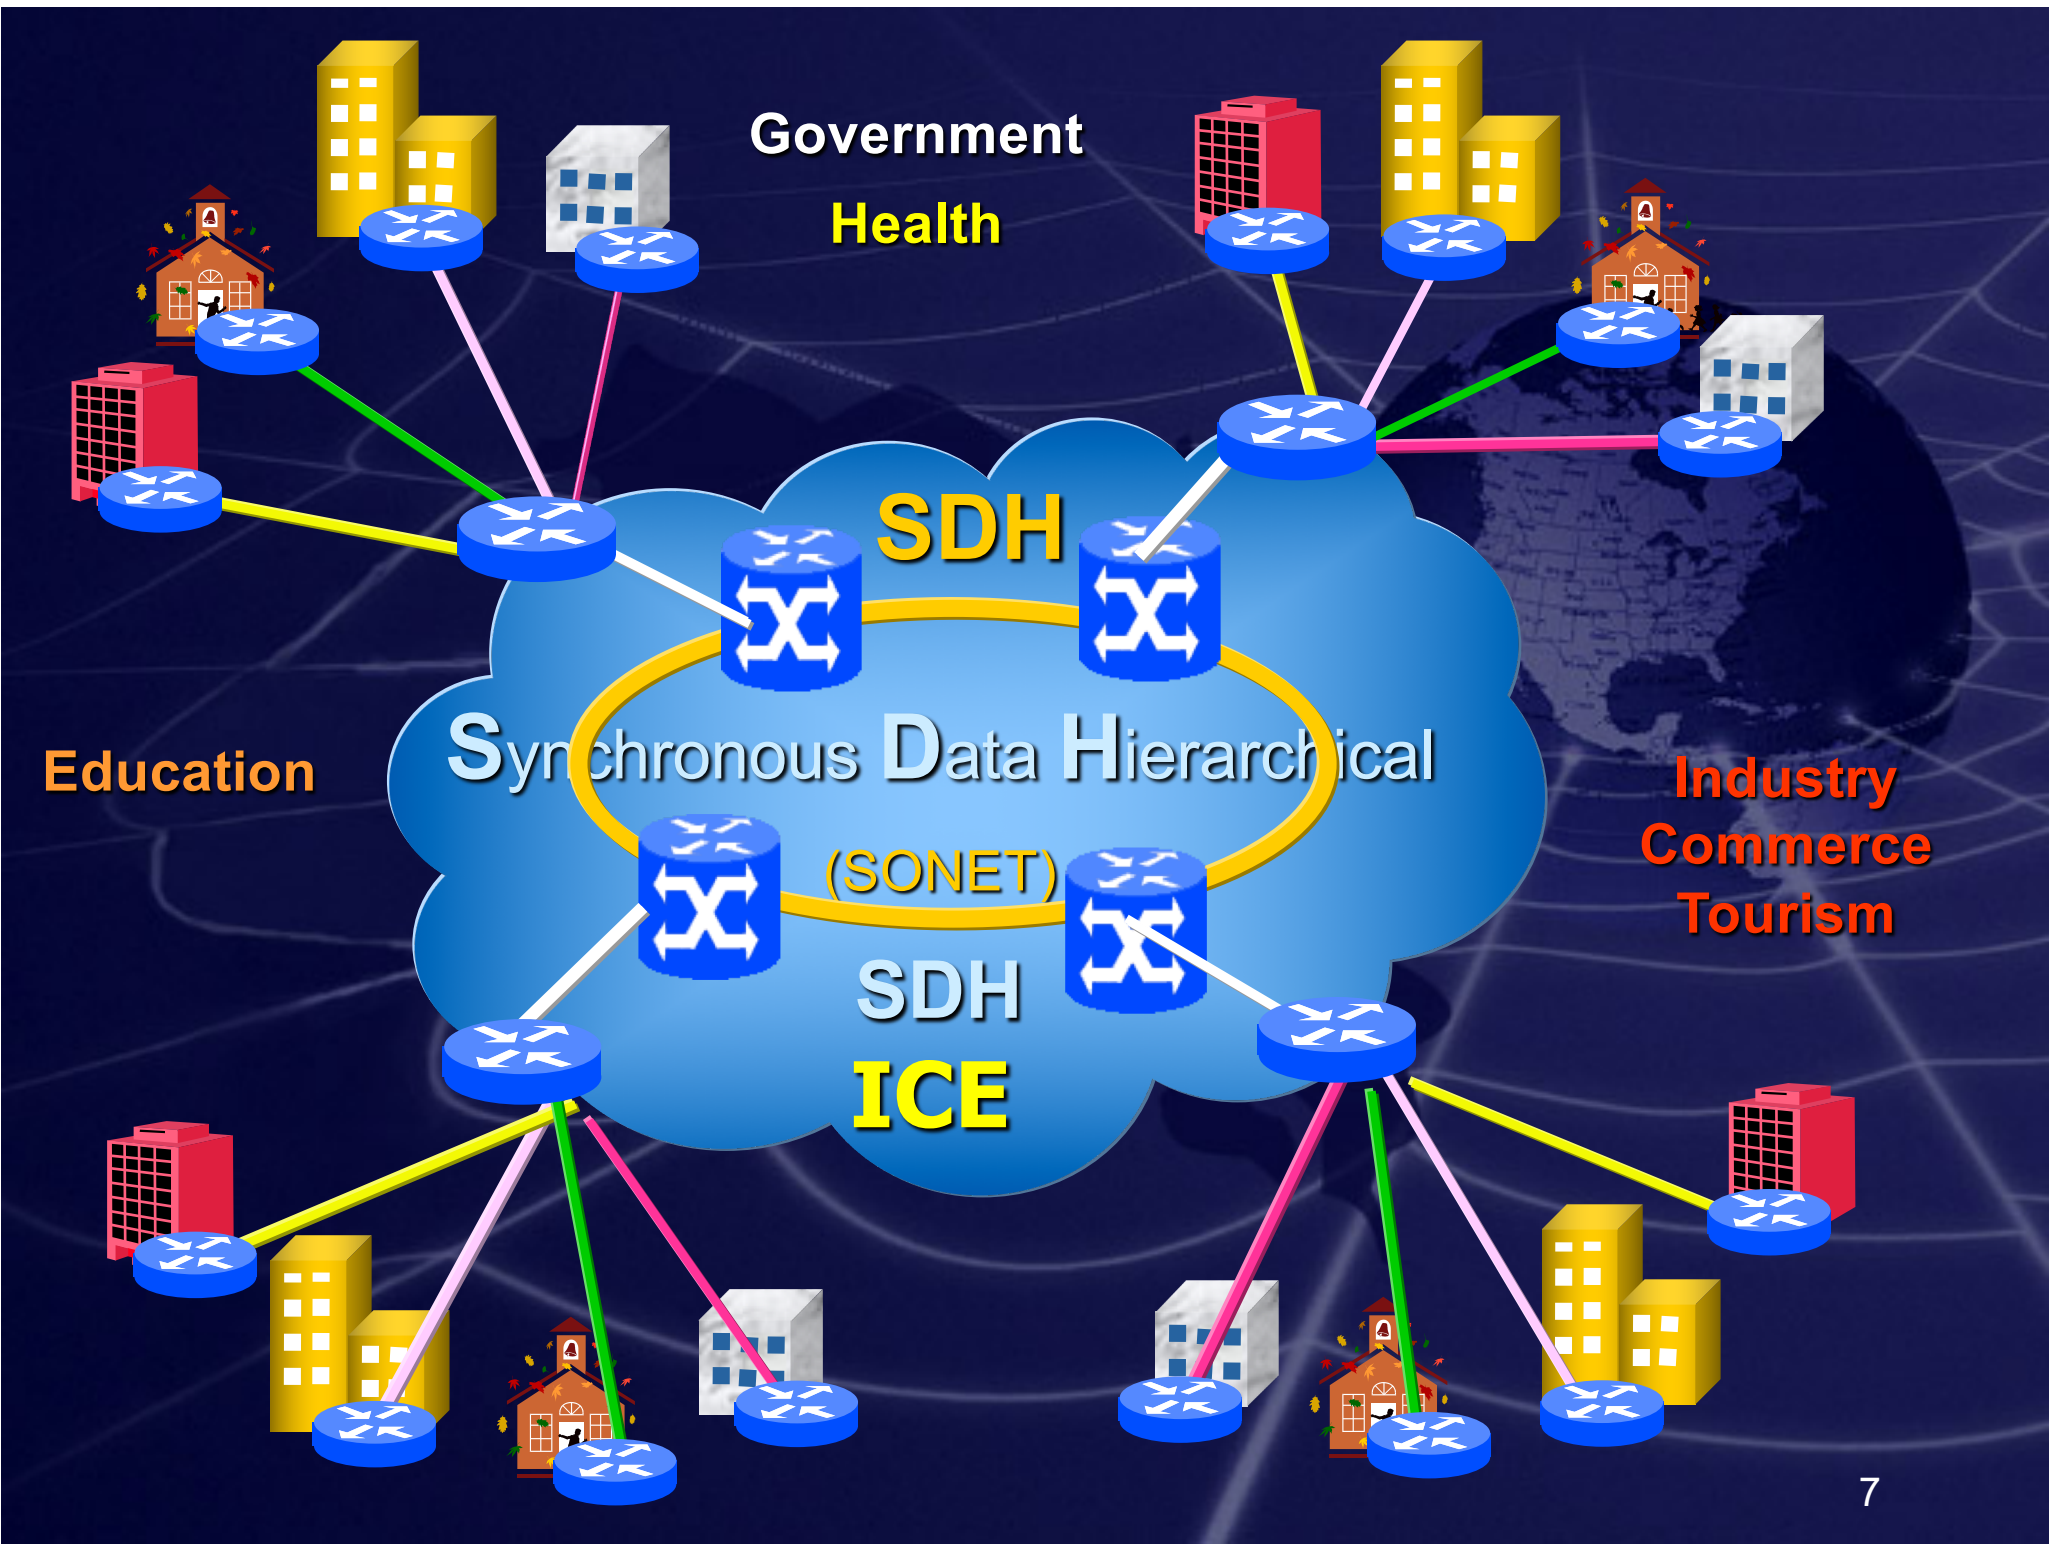

The background of the slide is a dark blue color with a faint, glowing network of white lines that resemble a globe or a complex network structure. The lines are interconnected and form a grid-like pattern across the entire slide.

Government
Health

Education

Industry
Commerce
Tourism

SDH

Synchronous Data Hierarchical

(SONET)

SDH

ICE

Network reach

ISDN
Wireless

Initial Phase

Inauguration: April 18, 2001

- 700 DSL Connections

MAYA 1

Second Phase

24 Gigarouters Core Network PoPs

Source: OECD

Towards Internet 2 ...

National Science Foundation Advanced
Network Infrastructure (ANI)
vBNS Project

University Corporation for Advanced
Internet Development (UCAID)
Abiline Project

Global Crossing
PAC: Pan-American Crossing
SAC: South American Crossing
MAC: Mid-Atlantic Crossing ...