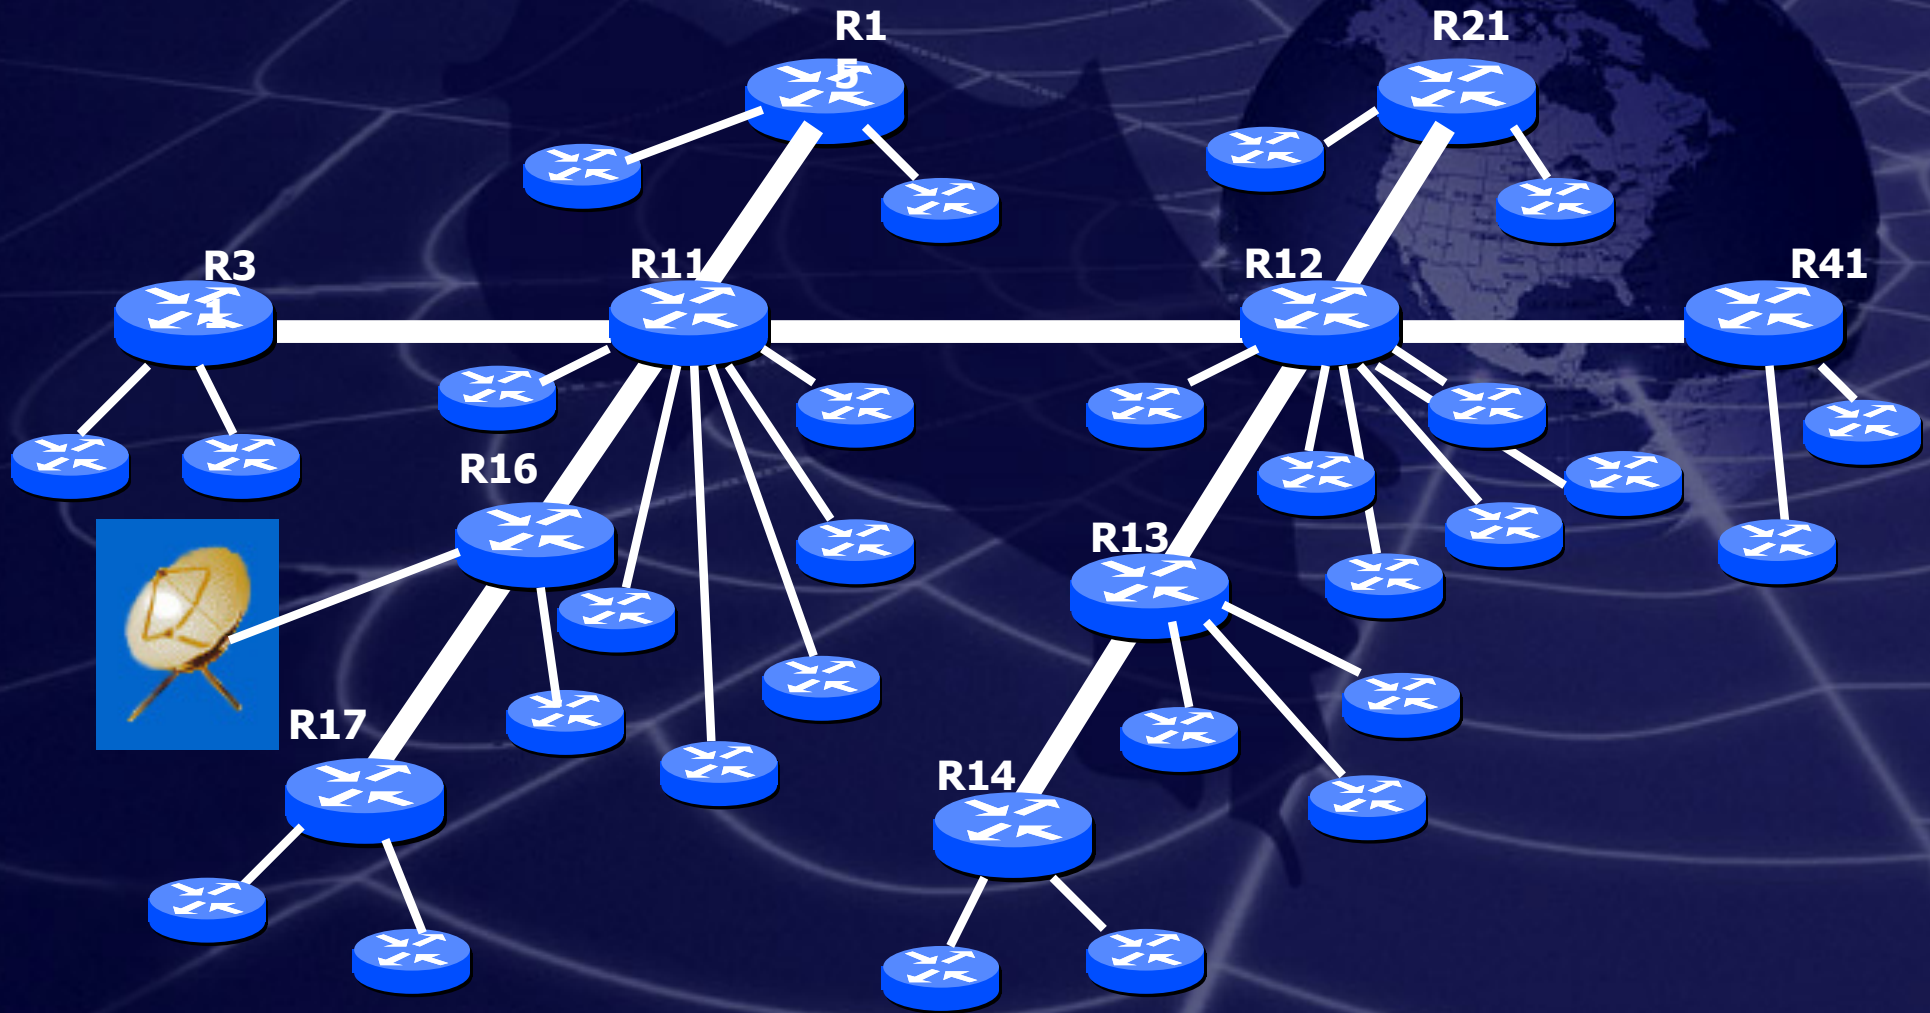

The background of the slide is a dark blue color with a faint, glowing network of white lines that resemble a globe or a complex network structure. The lines are interconnected and form a grid-like pattern across the entire slide.

LARGE SCALE IMPLEMENTATION OF AN ADVANCED NETWORK INFRASTRUCTURE IN COSTA RICA

**Guy F. de Téramond
Ministry of Science and Technology, Micit**

**FIU AMPATH Workshop
August 15-17, 2001**

Past...

**University of Costa Rica, UCR
National Research Network, CRNet
RedHUCyT, OAS and NSF**

National Research Network, CRNet

29 Academic institutions

18 Government institutions

Backbone CRNet, 1997

UNIVERSIDAD DE COSTA RICA

Present ...

**Advanced Internet Initiative
Advanced Research Network
(using same backbone infrastructure)**

Network reach

ISDN
Wireless

Initial Phase

Inauguration: April 18, 2001

- 700 DSL Connections

MAYA 1

Second Phase

24 Gigarouters Core Network PoPs